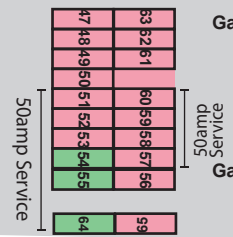

2022 Summer Slide RV Spaces

- Priority #1
- Priority #2
- Priority #3

All priority zones have shared water

TRAILER UNLOADING ZONE

EC BARN

PADDOCK

EVENT CENTER

Gate 10

Gate 8

Gate 9

Gate 7

Gate 1