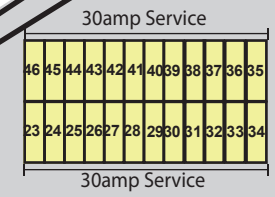

2022 Summer Slide RV Spaces

- Priority #1
- Priority #2
- Priority #3

All priority zones have shared water

TRAILER UNLOADING ZONE

EC BARN

PADDOCK

EVENT CENTER

Gate 10