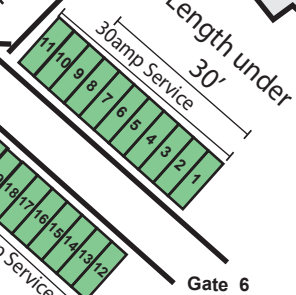

2022 Summer Slide RV Spaces

- Priority #1
- Priority #2
- Priority #3

All priority zones have shared water

TRAILER UNLOADING ZONE

EC BARN

PADDOCK

EVENT CENTER

Gate 10

Gate 8

Gate 9

Gate 7

Gate 1