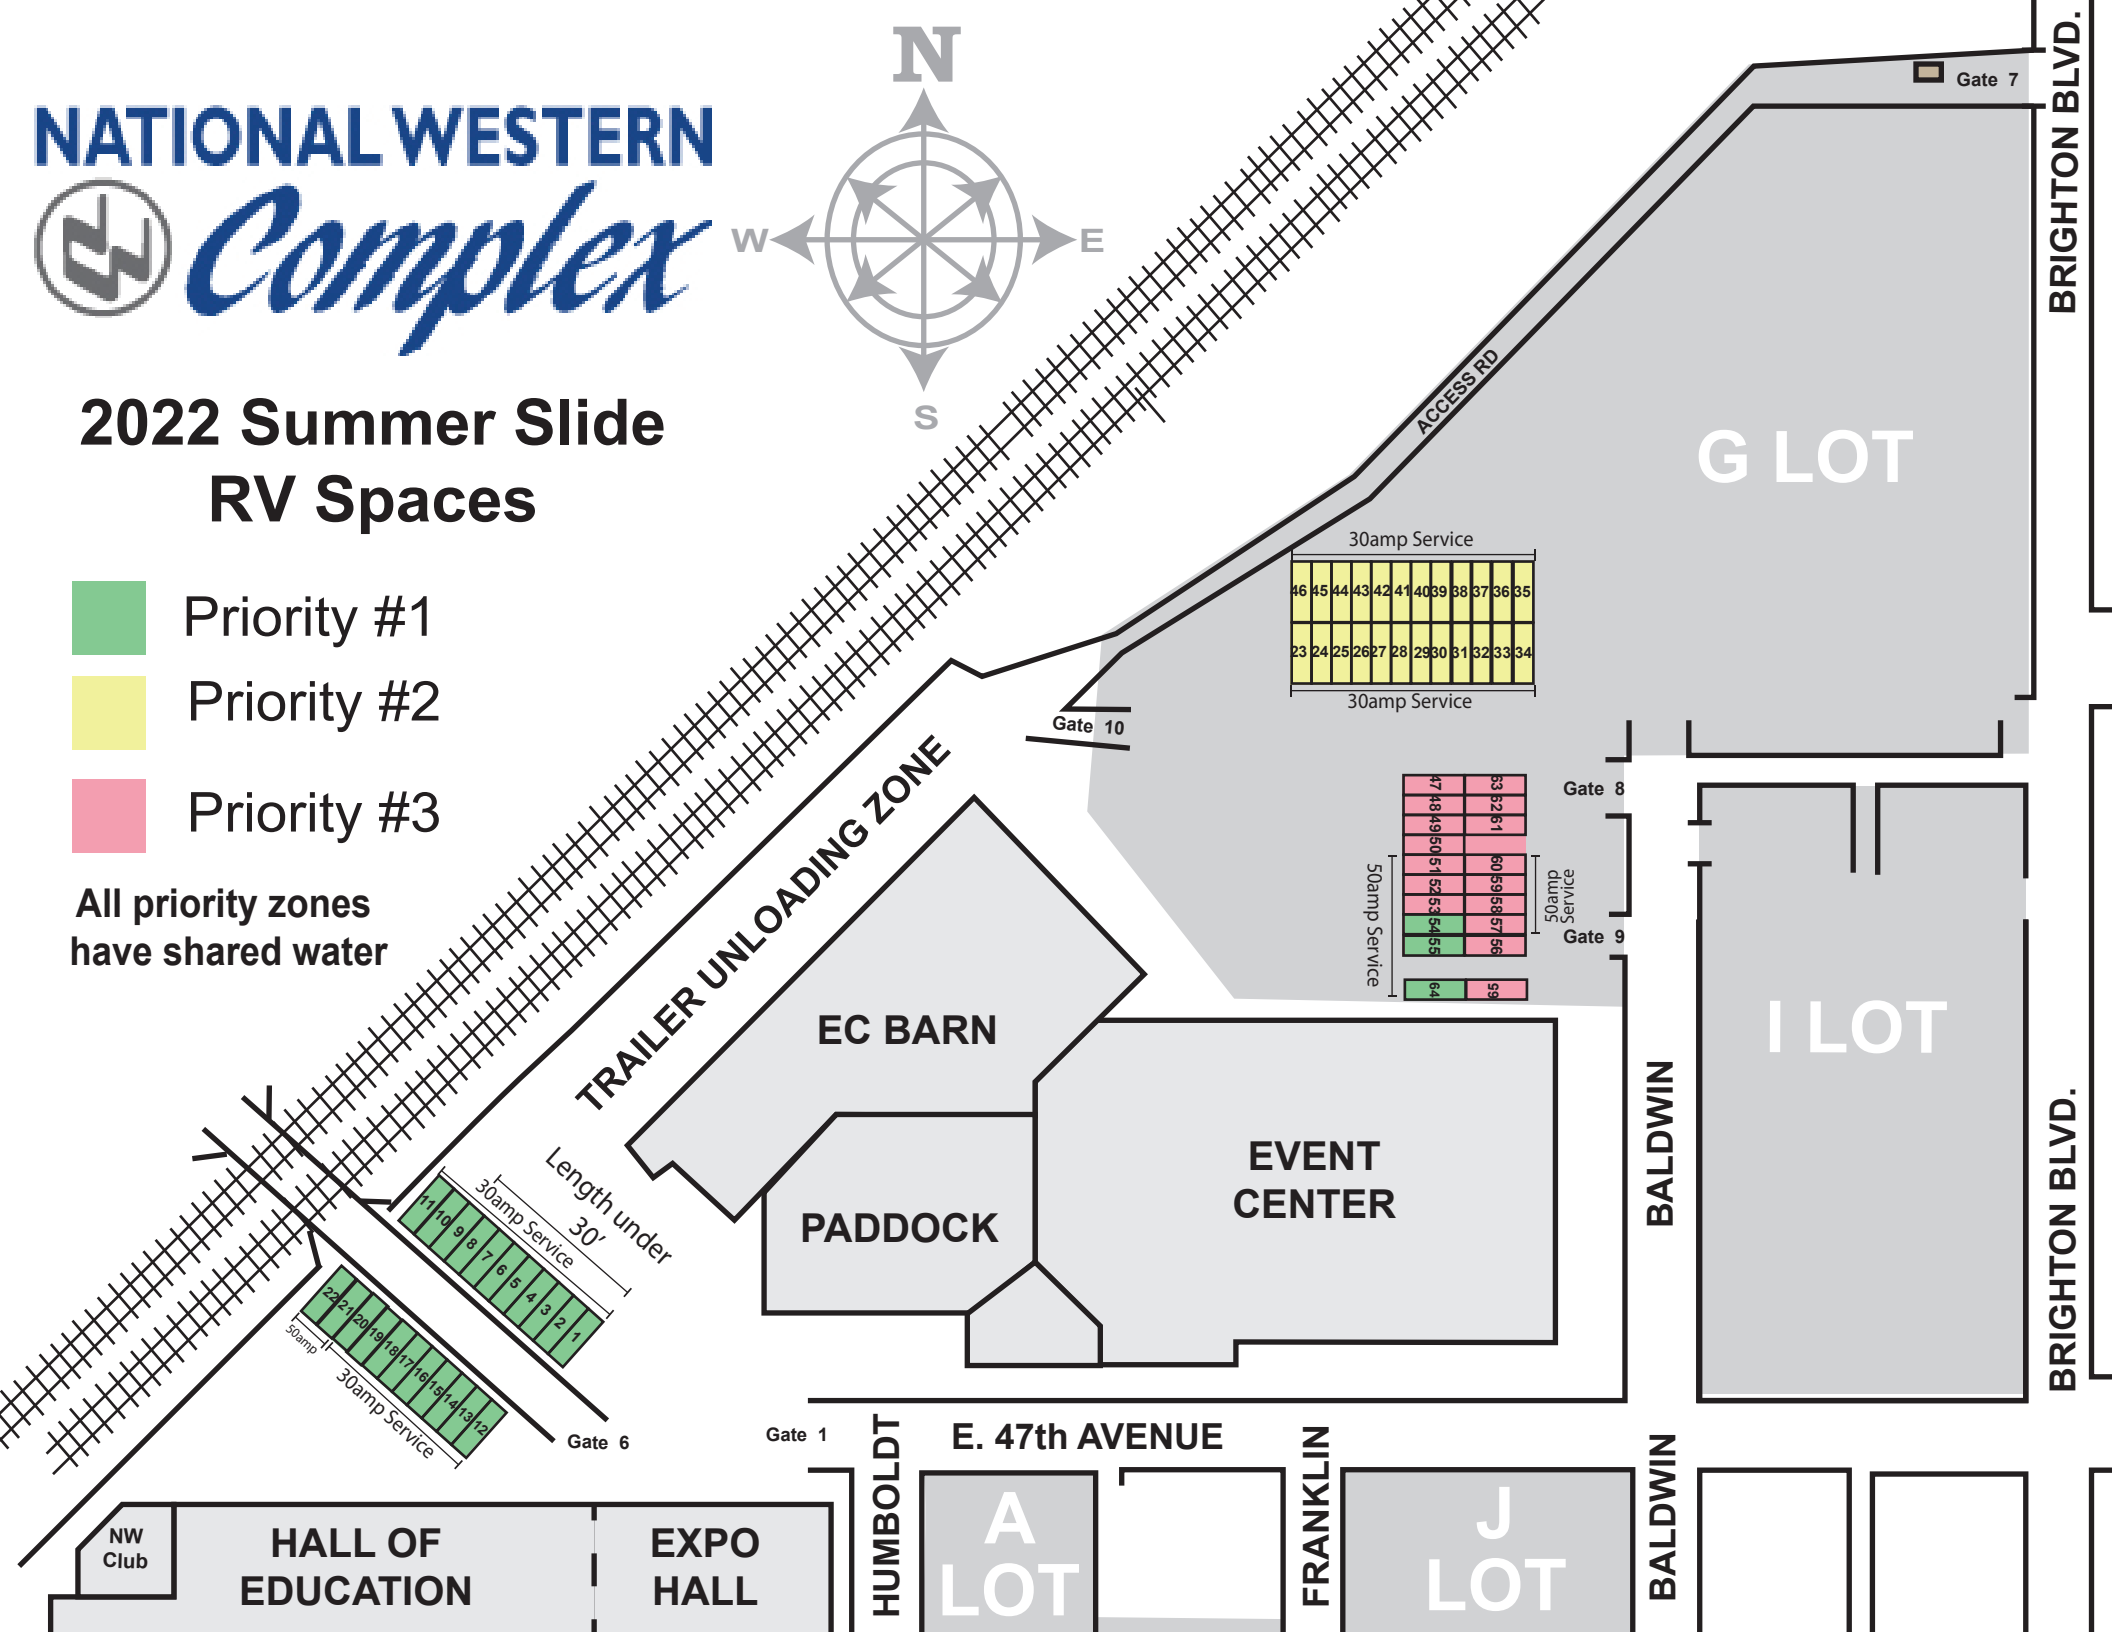

2022 Summer Slide RV Spaces

- Priority #1
- Priority #2
- Priority #3

All priority zones have shared water

TRAILER UNLOADING ZONE

EC BARN

PADDOCK

EVENT CENTER

Gate 10

Gate 8

Gate 9

Gate 7

Gate 1